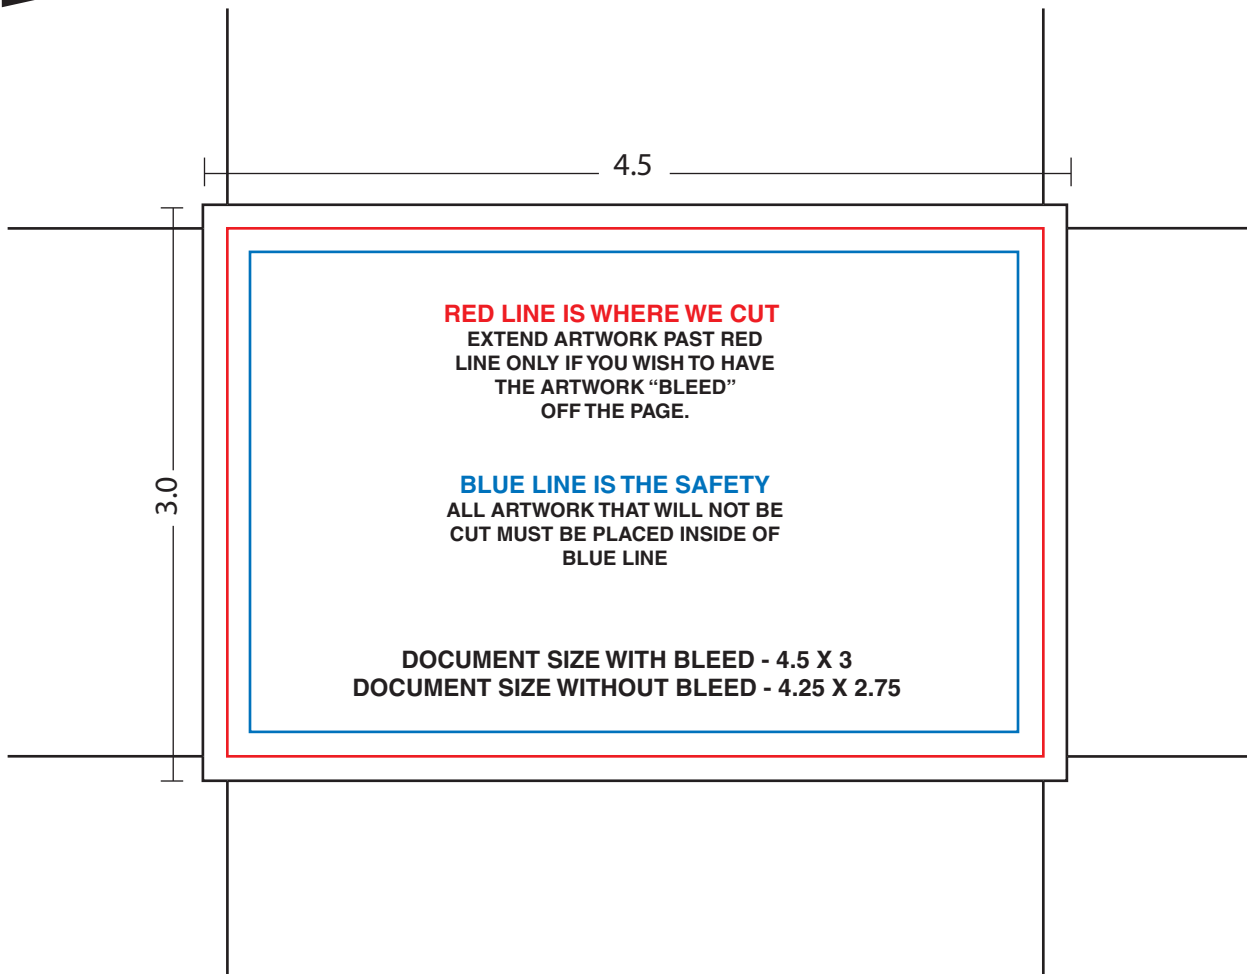

Copy 2 Copy

FLYER
4.25" x 2.75"
This is a certified Copy2Copy template.
Not for use with other vendors.